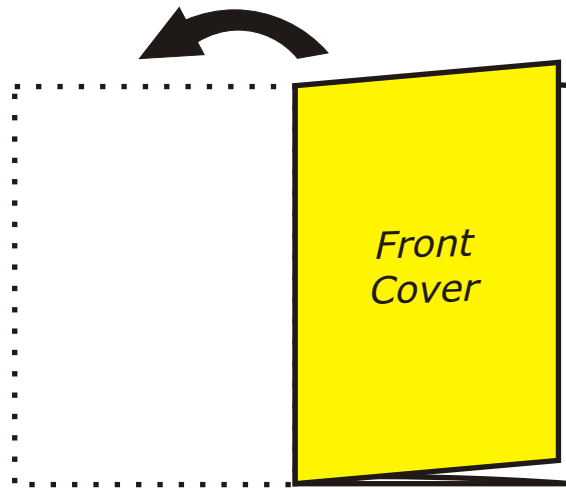

LISTENING TO THE MESSAGE

OUTSIDE