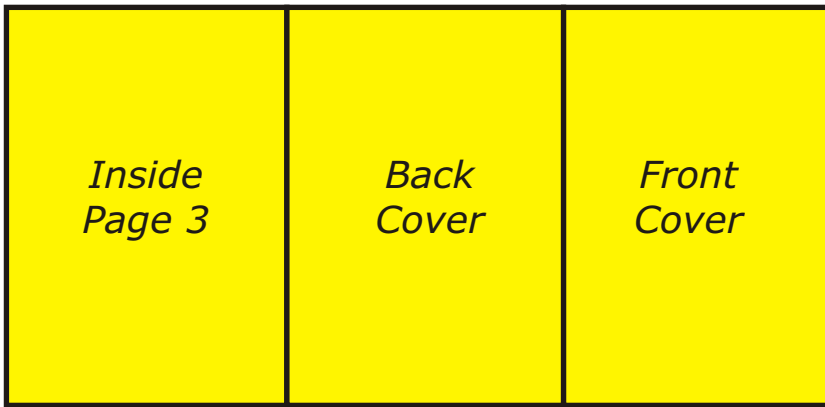

CARD CONSTRUCTION

OUTSIDE

= These pages can be printed with your design in full colour.