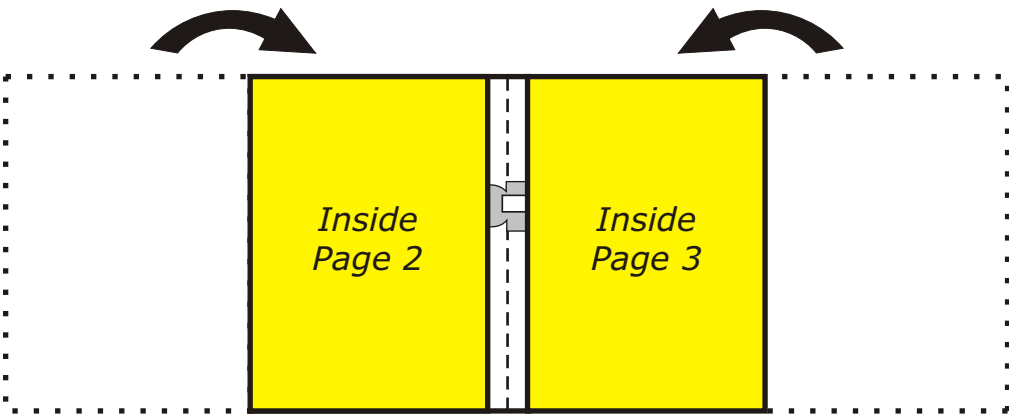

# CARD CONSTRUCTION

 = These pages can be printed with your design in full colour.

**OUTSIDE**

**INSIDE**

Sound module is located on the middle right page.

**INSIDE**

The left and right pages are folded over leaving a 10mm gap for the sound module activation tab.

The left page opens and closes in the normal way and activates your sound effect or voice message.