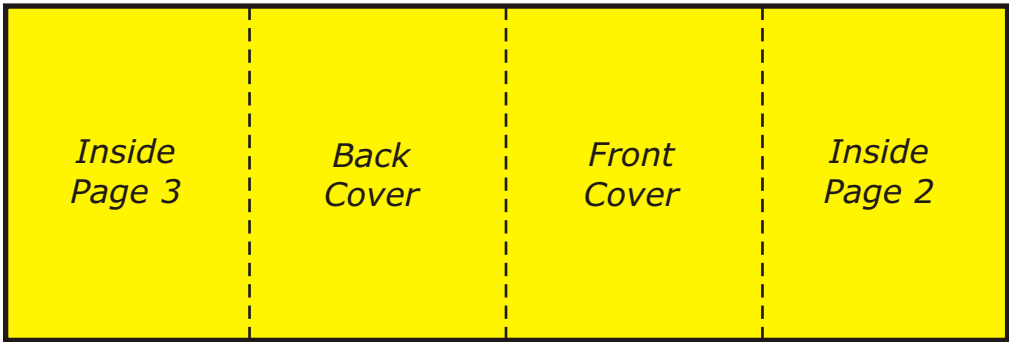

CARD CONSTRUCTION

= These pages can be printed with your design in full colour.

OUTSIDE