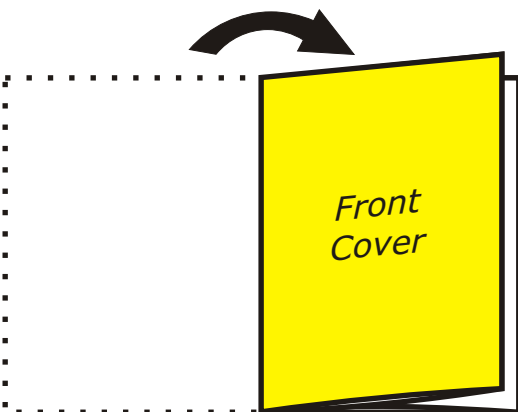

# CARD CONSTRUCTION

 = These pages can be printed with your design in full colour.

**OUTSIDE**

**INSIDE**

Sound module is located on the middle right page.

**INSIDE**

The left and right pages are folded over leaving a 10mm gap for the sound module activation tab.

The left page opens and closes in the normal way and activates your sound effect or voice message.